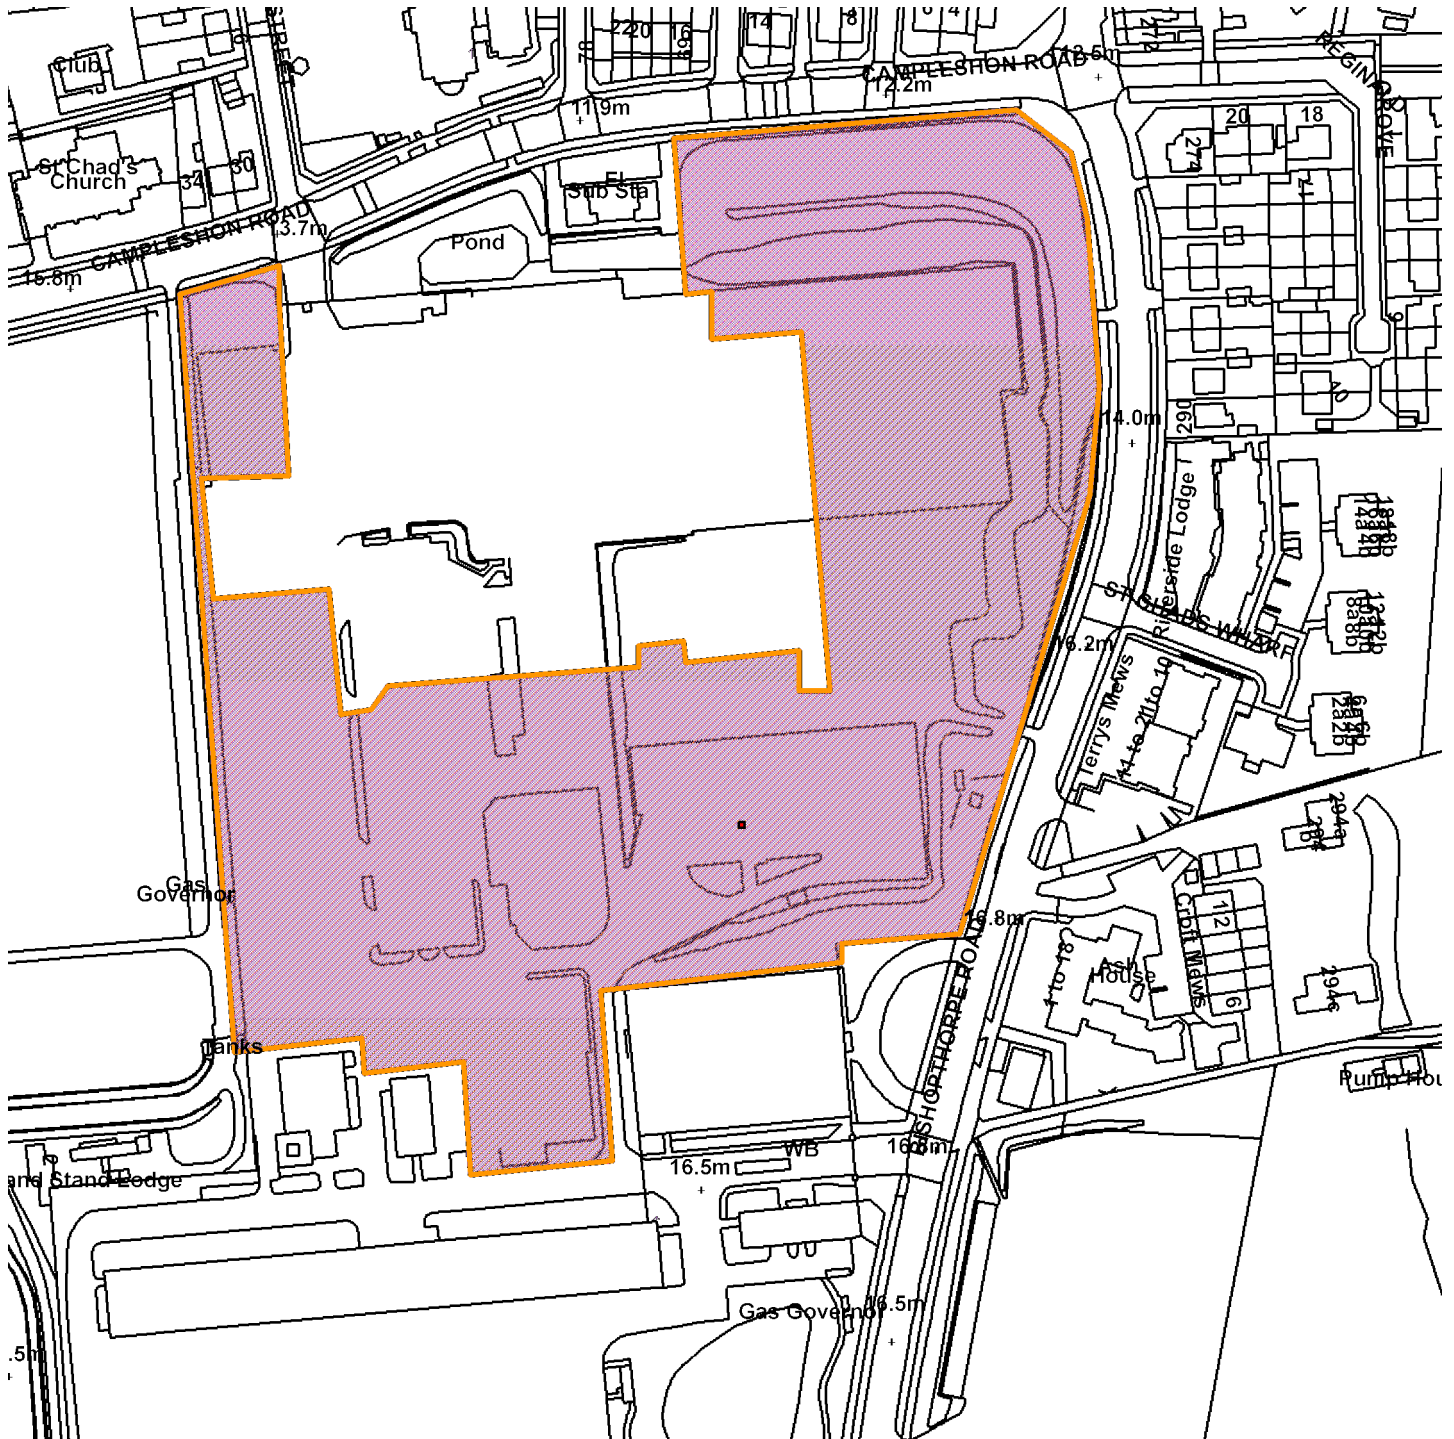

# 14/01716/FULM

## Factory Bishopthorpe Road

GIS by ESRI (UK)

Scale : 1:2119

Reproduced from the Ordnance Survey map with the permission of the Controller of Her Majesty's Stationery Office © Crown Copyright 2000.

Unauthorised reproduction infringes Crown Copyright and may lead to prosecution or civil proceedings.

<b>Organisation</b>	CYC
<b>Department</b>	Not Set
<b>Comments</b>	Site Plan
<b>Date</b>	09 December 2014
<b>SLA Number</b>	Not Set